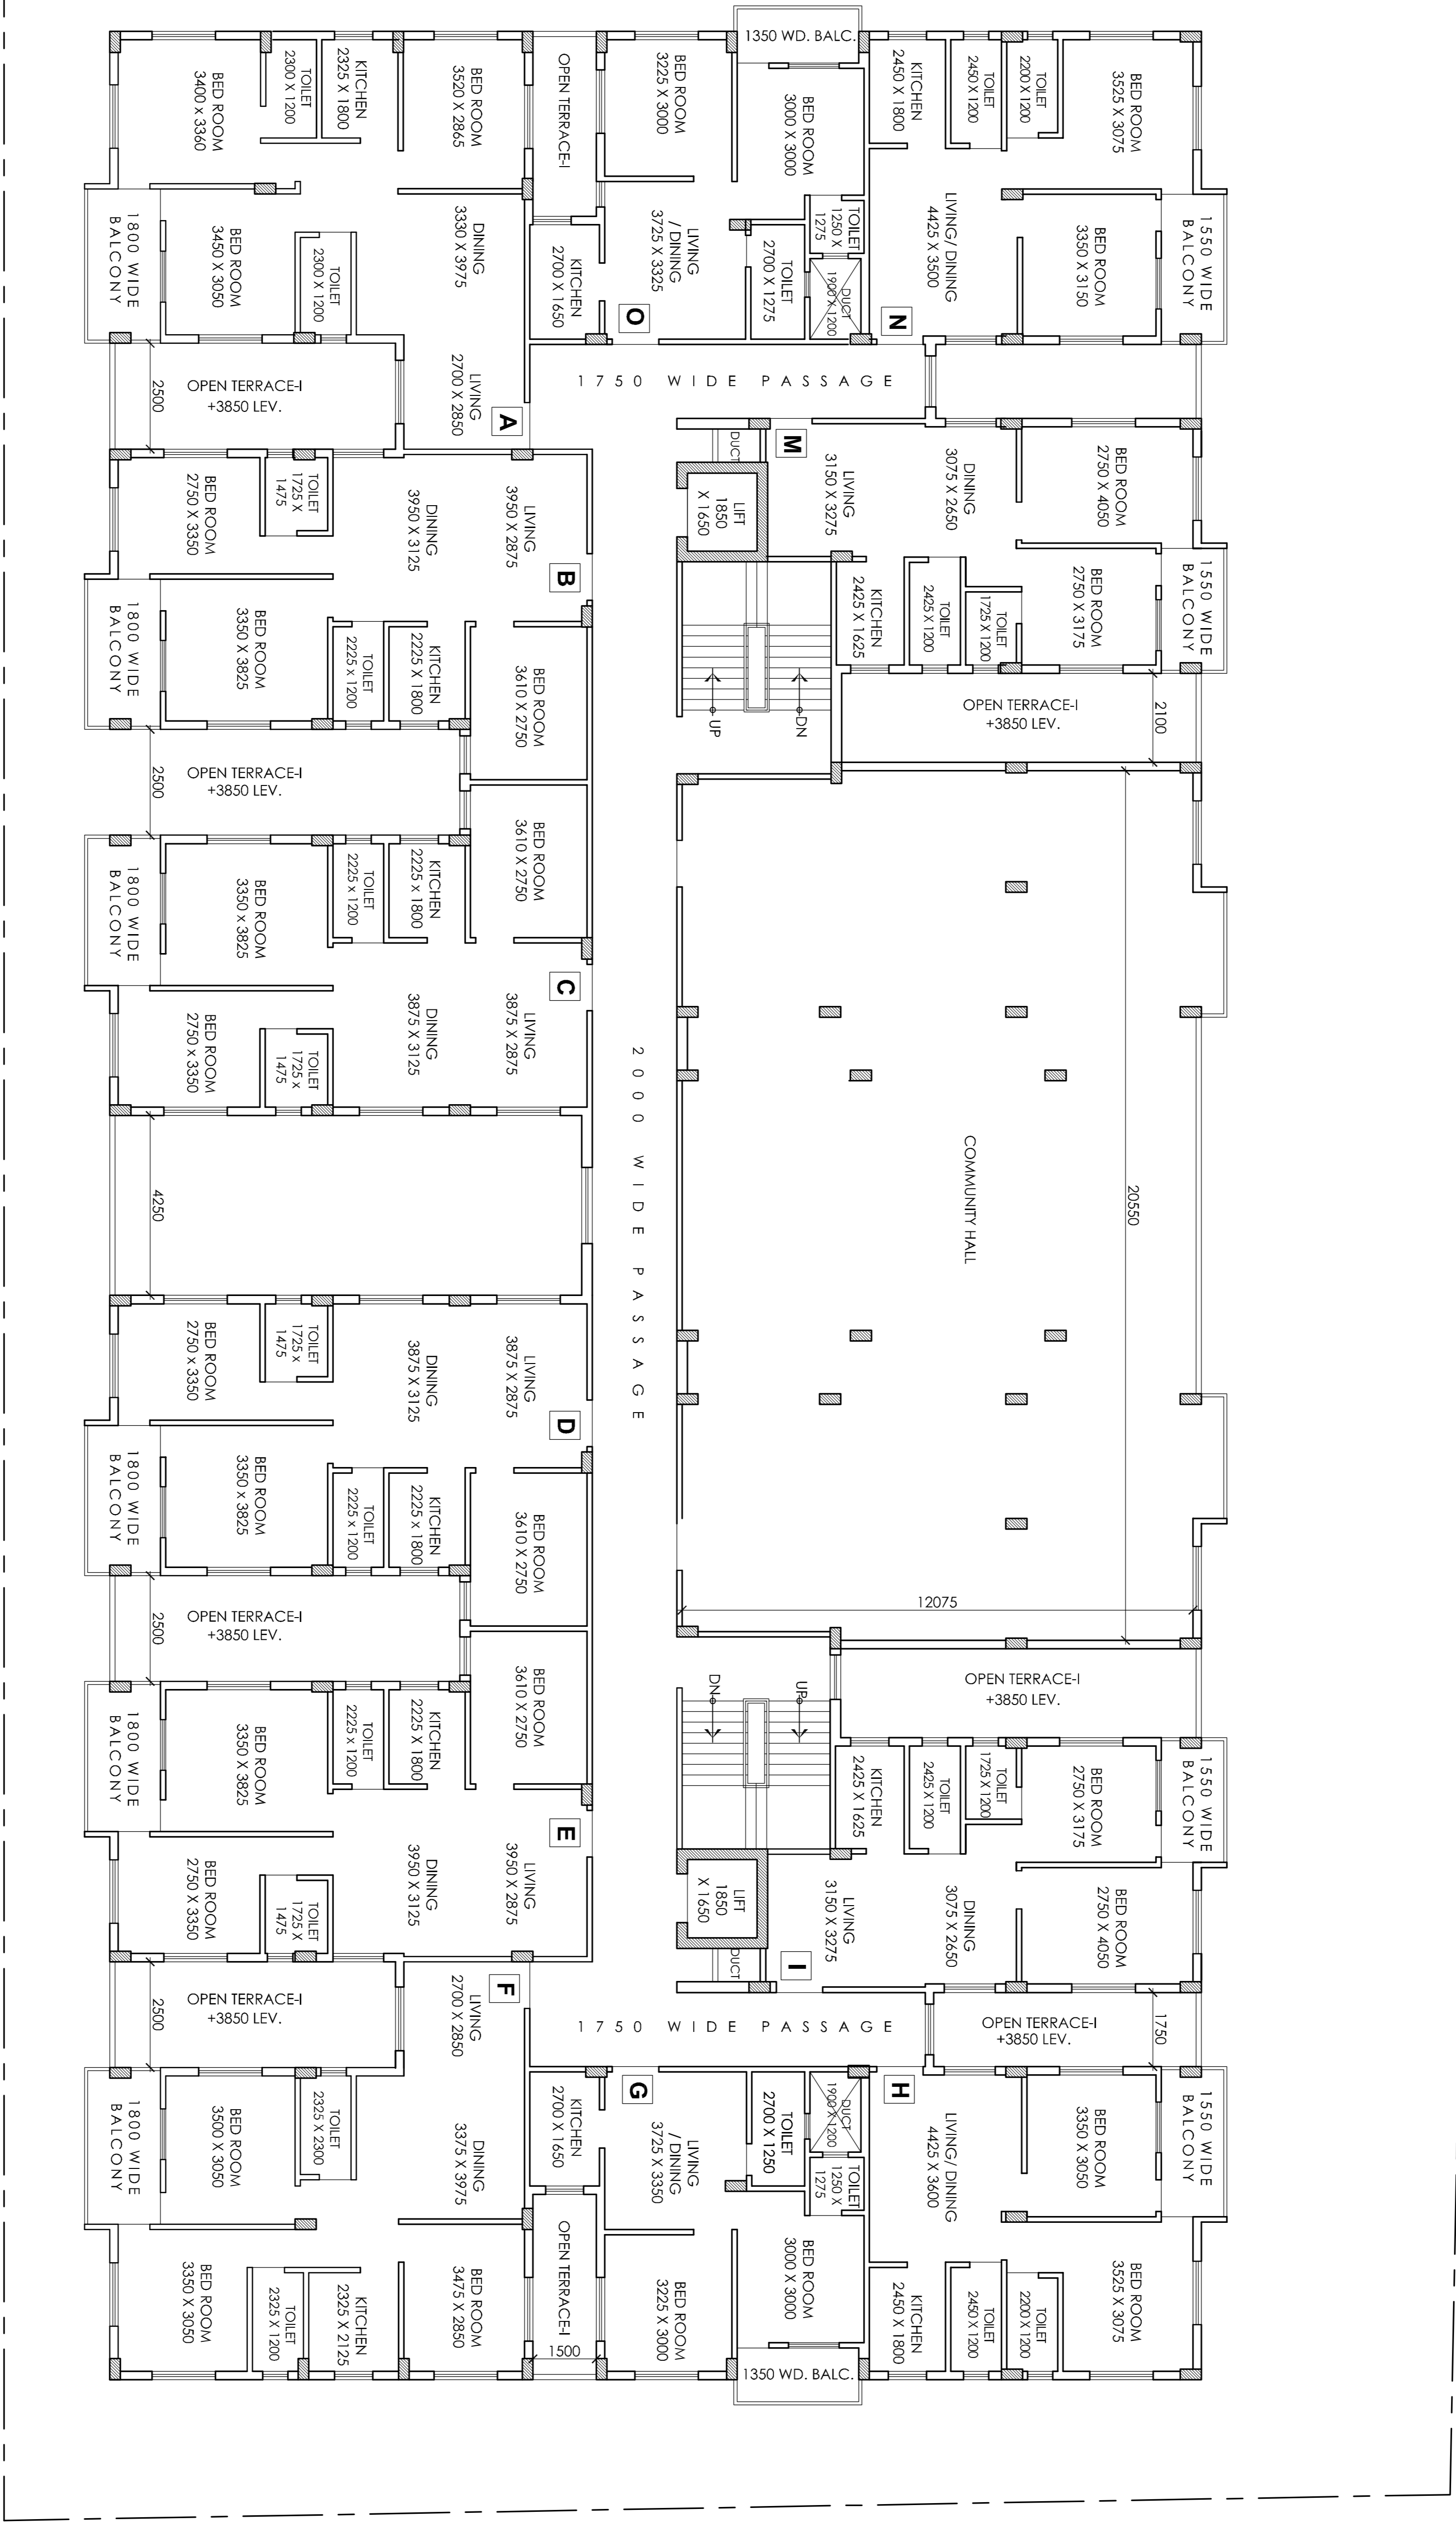

7500 MM WIDE (APP) PURNA DAS ROAD

4200 MM. WIDE ROAD